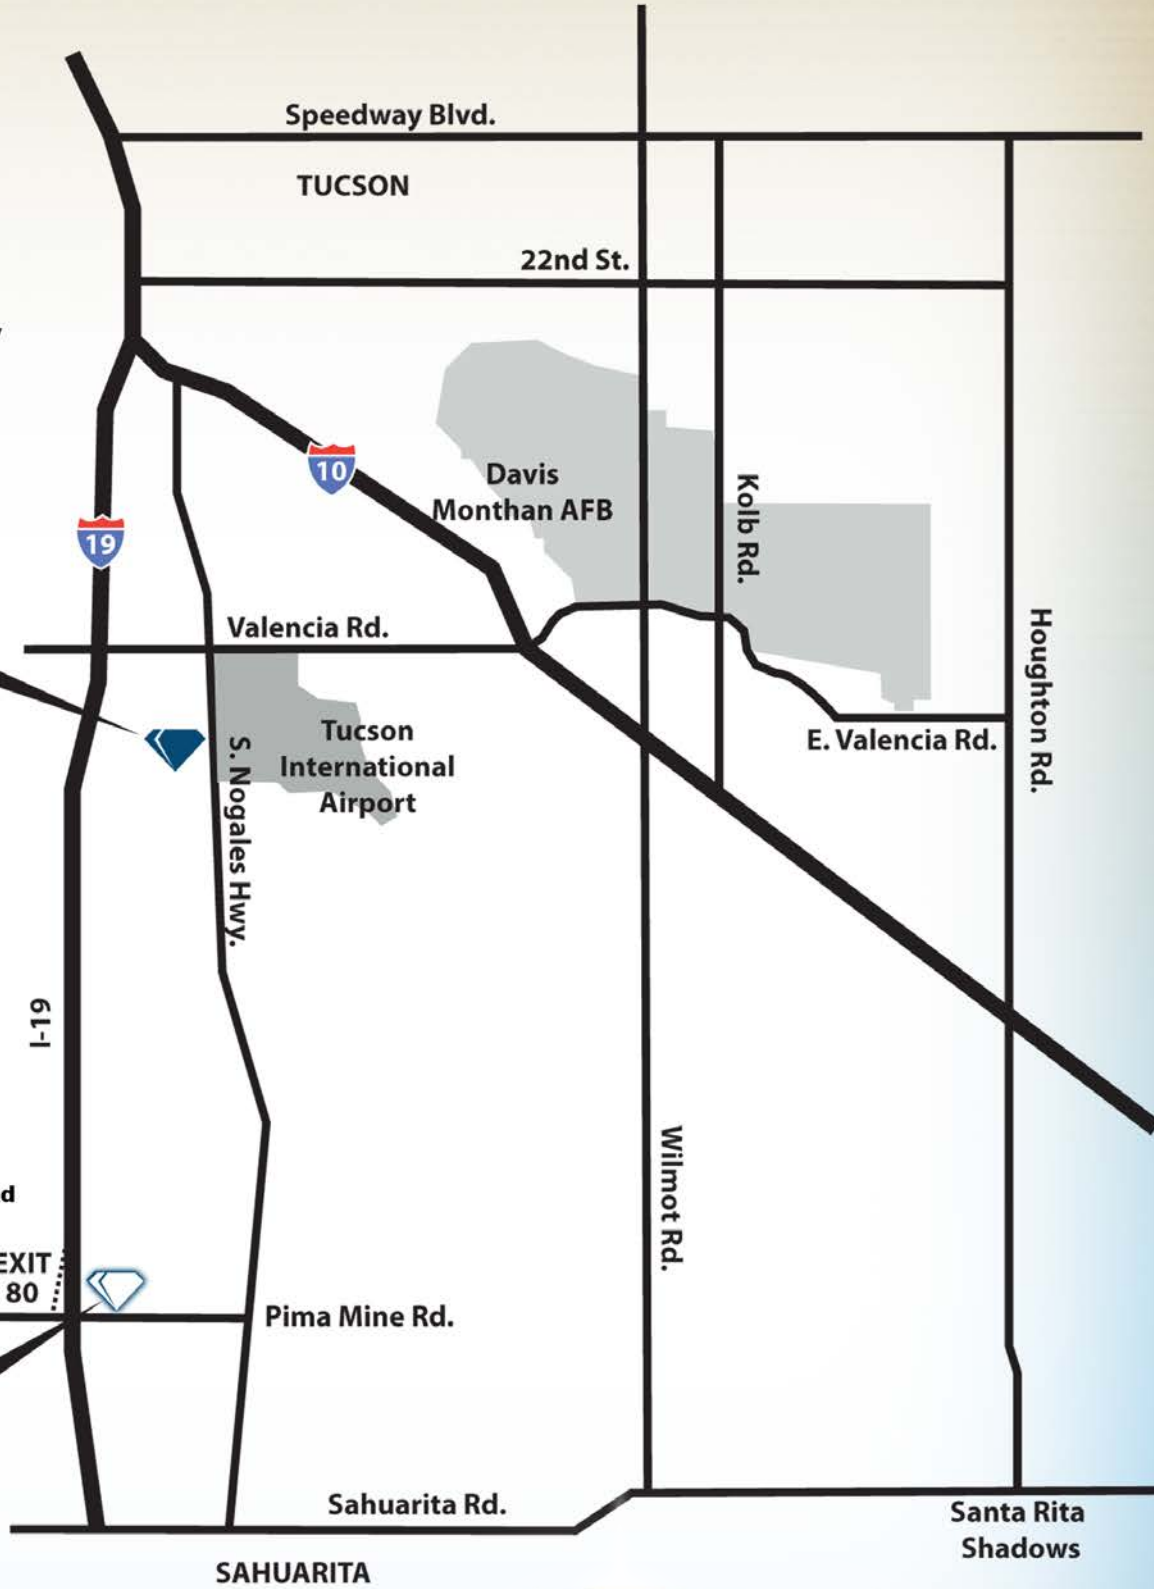

**DESERT DIAMOND CASINO**  
Tucson - 7350 South Nogales Hwy

**DESERT DIAMOND CASINO**  
Sahuarita - 1100 West Pima Mine Rd

 **TUCSON | NOGALES HIGHWAY, 1 MILE S. OF VALENCIA**

 **SAHUARITA | I-19 & PIMA MINE RD. EXIT 80**

**866.DDC.WINS** |   | **DDCAZ.COM**

Must be 21 to enter bars and gaming areas. Please play responsibly. An Enterprise of the Tohono O'odham Nation.

16-9028